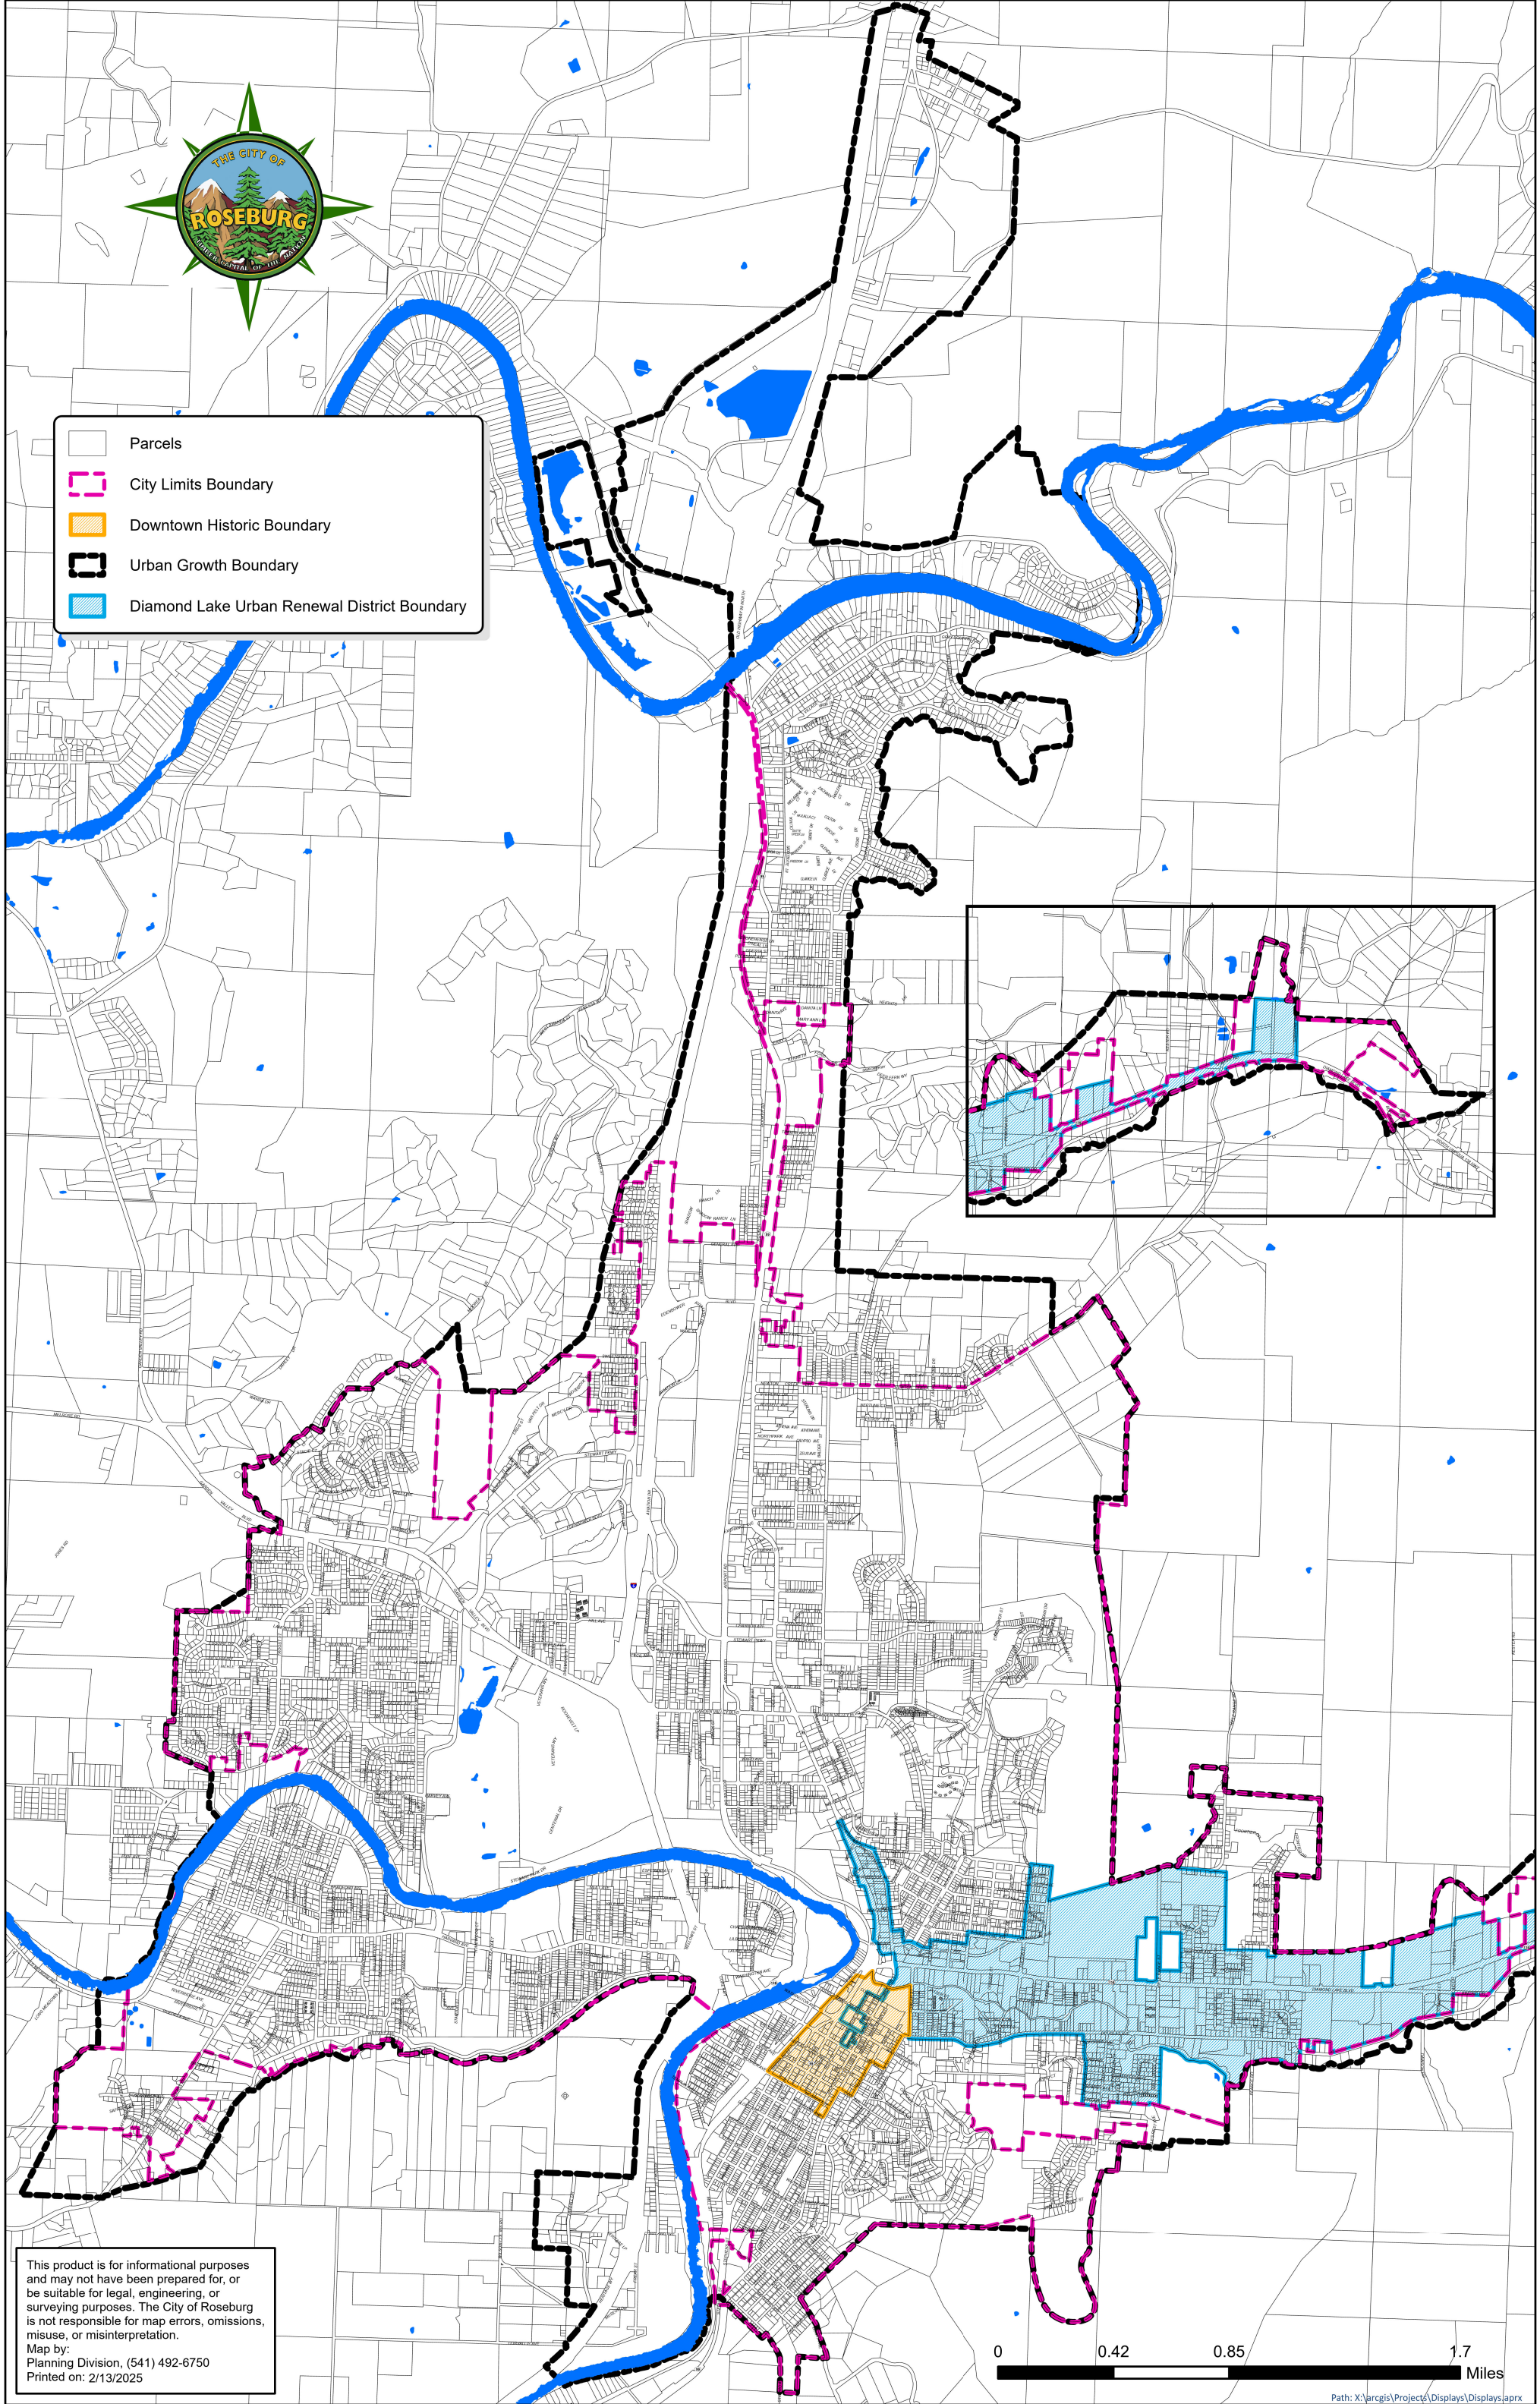

- Parcels
- City Limits Boundary
- Downtown Historic Boundary
- Urban Growth Boundary
- Diamond Lake Urban Renewal District Boundary

This product is for informational purposes and may not have been prepared for, or be suitable for legal, engineering, or surveying purposes. The City of Roseburg is not responsible for map errors, omissions, misuse, or misinterpretation.
Map by:
Planning Division, (541) 492-6750
Printed on: 2/13/2025