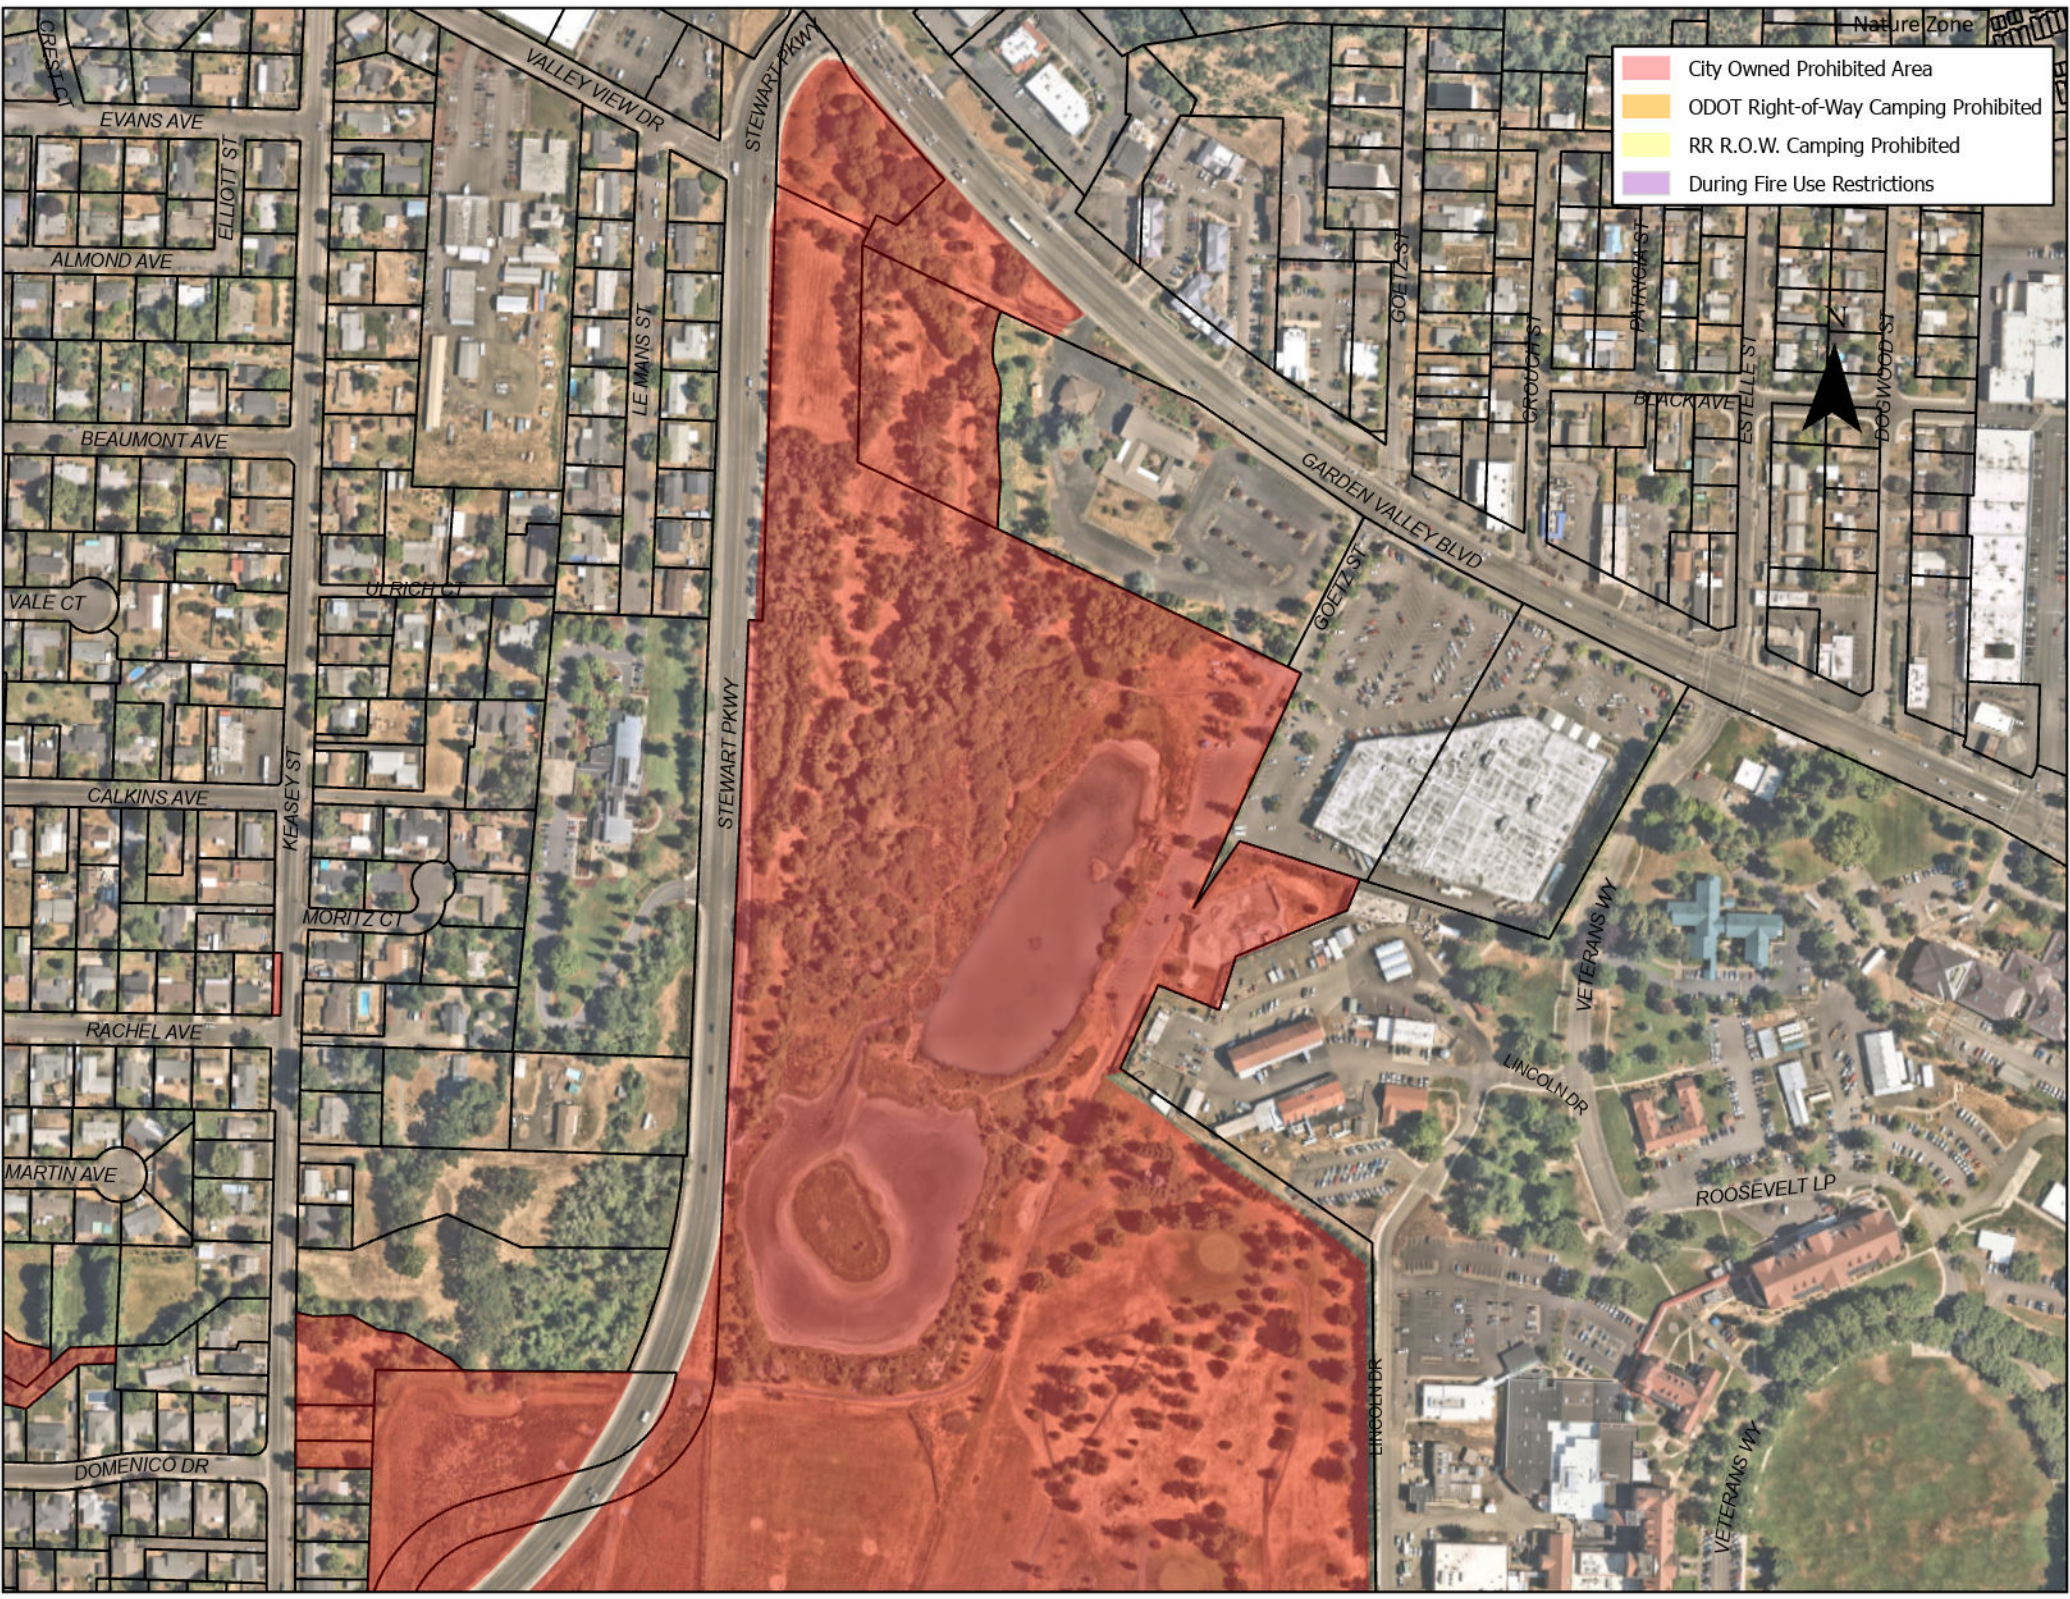

Nature Zone

- City Owned Prohibited Area
- ODOT Right-of-Way Camping Prohibited
- RR R.O.W. Camping Prohibited
- During Fire Use Restrictions

CREST CT
EVANS AVE
ELLIOTT ST
ALMOND AVE
BEAUMONT AVE
VALE CT
CALKINS AVE
RACHEL AVE
MARTIN AVE
DOMENICO DR

VALLEY VIEW DR
LE MANS ST
ULRICH CT
MORITZ CT
KEASEY ST

STEWART PKWY
GOLTZ ST
GOLTZ ST
GOLTZ ST
GARDEN VALLEY BLVD
VETERANS WY
LINGOLD DR

GROUCH ST
PATRICIA ST
BLACK AVE
ESTELLE ST
DOGWOOD ST
VETERANS WY
LINCOLN DR
ROOSEVELT LP
VETERANS WY