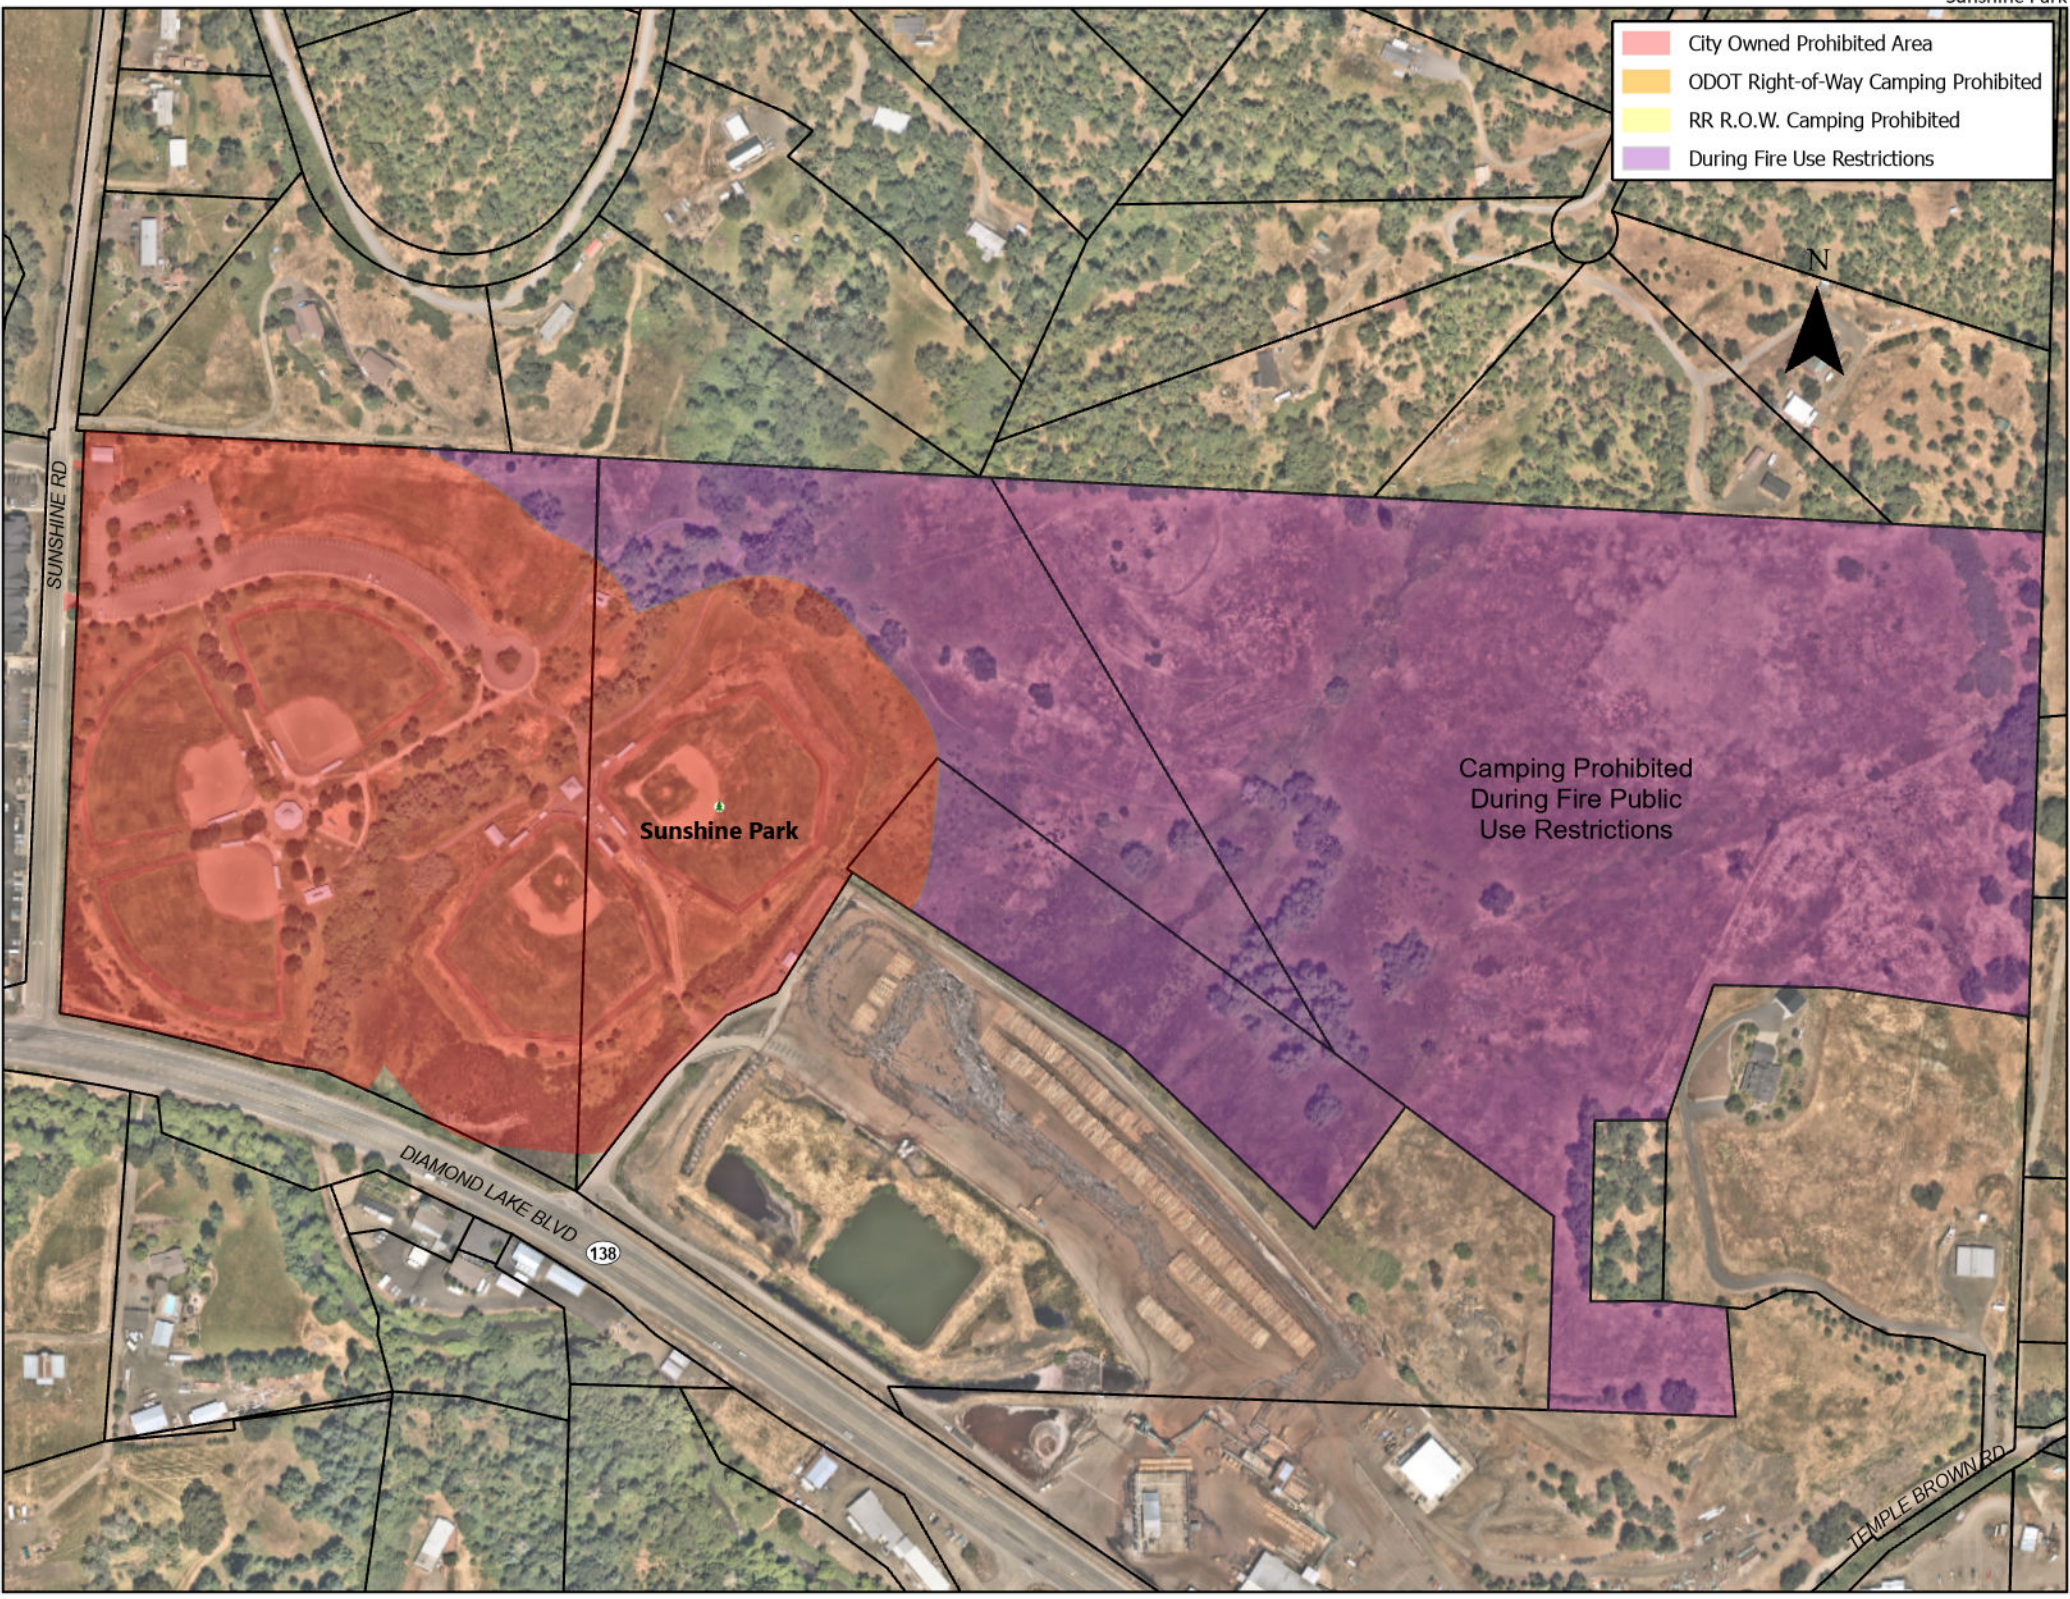

- City Owned Prohibited Area
- ODOT Right-of-Way Camping Prohibited
- RR R.O.W. Camping Prohibited
- During Fire Use Restrictions

SUNSHINE RD

Sunshine Park

Camping Prohibited  
During Fire Public  
Use Restrictions

DIAMOND LAKE BLVD  
138

TEMPLE BROWN RD